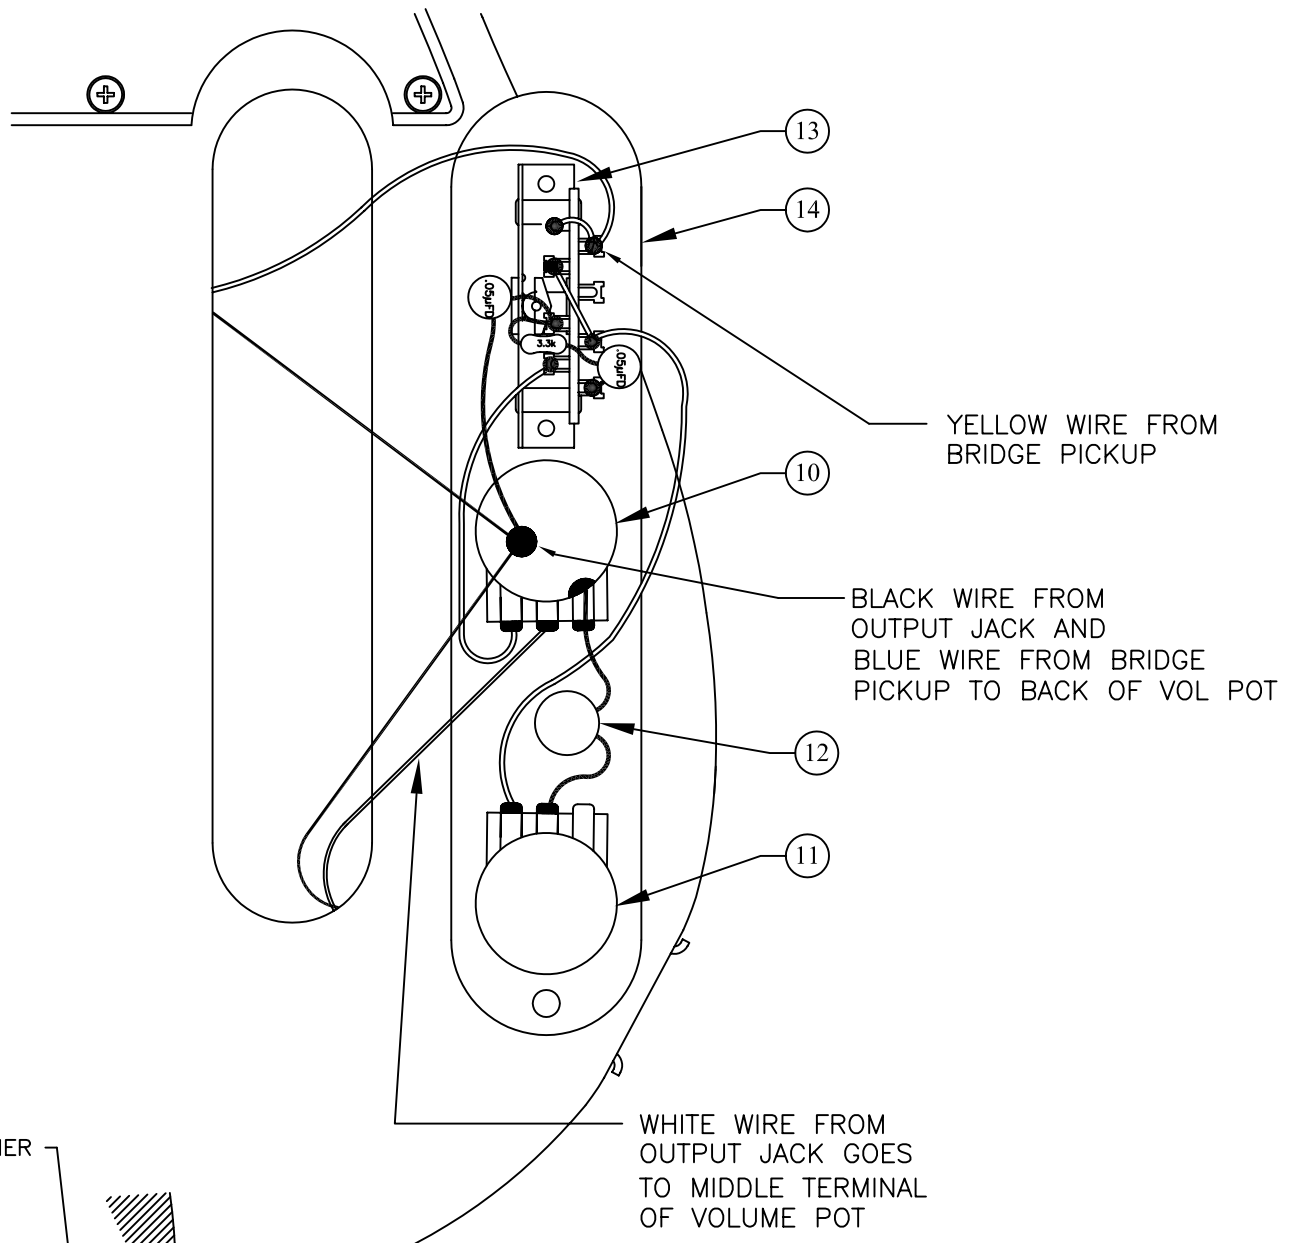

50'S ESQUIRE®, 013-1502

WIRING DIAGRAM

JACK ASS'Y
INSTALLATION