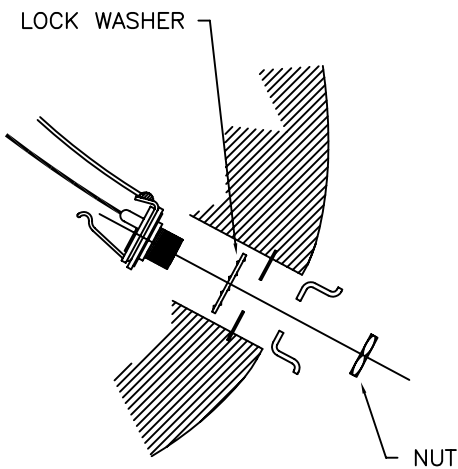

50'S ESQUIRE®, 013-1502

WIRING DIAGRAM

JACK ASS'Y
INSTALLATION