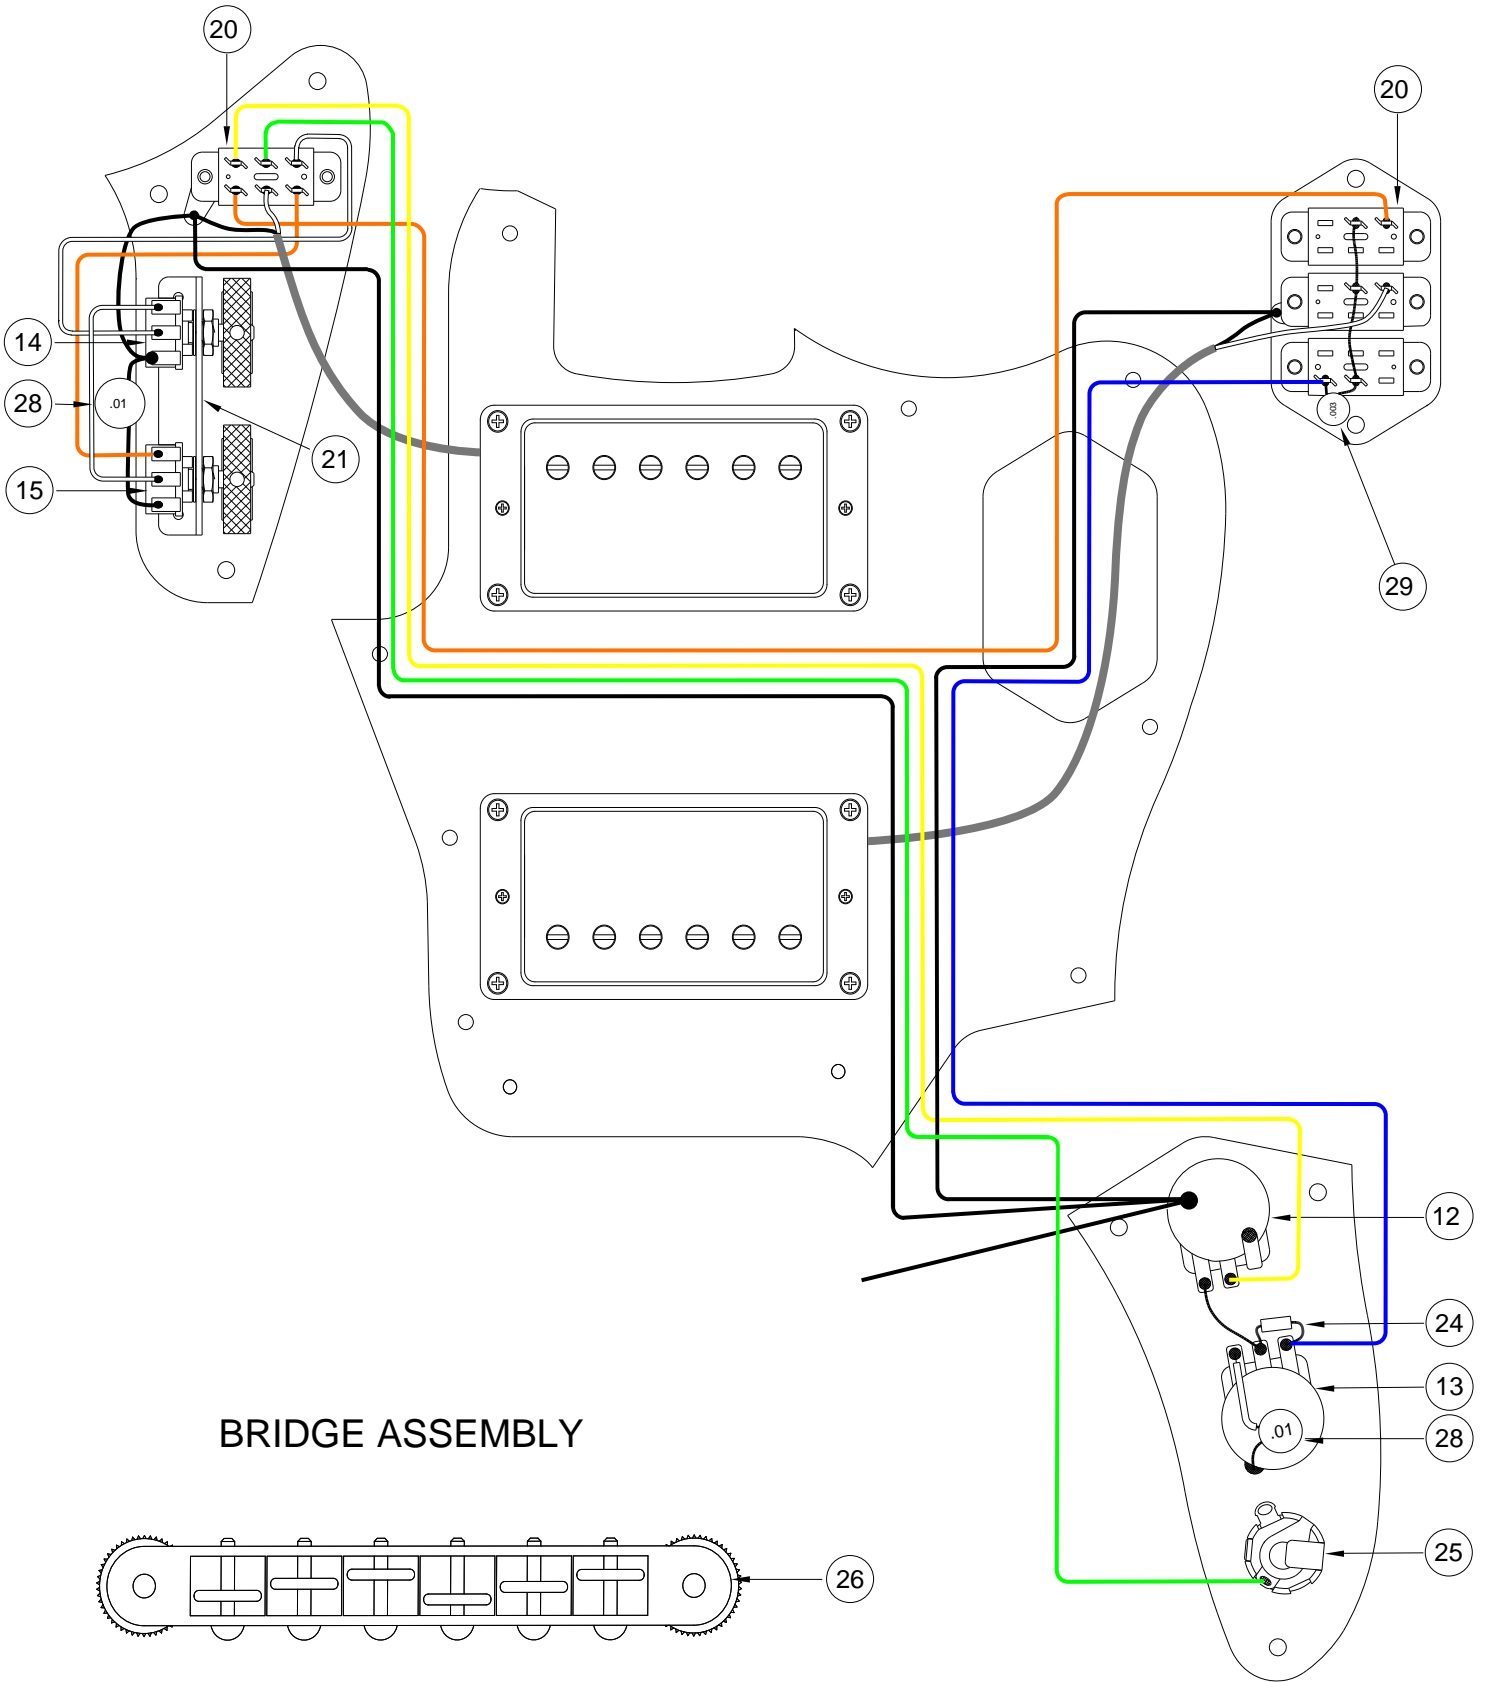

JAGUAR® HH 0259200

WIRING DIAGRAM

BRIDGE ASSEMBLY