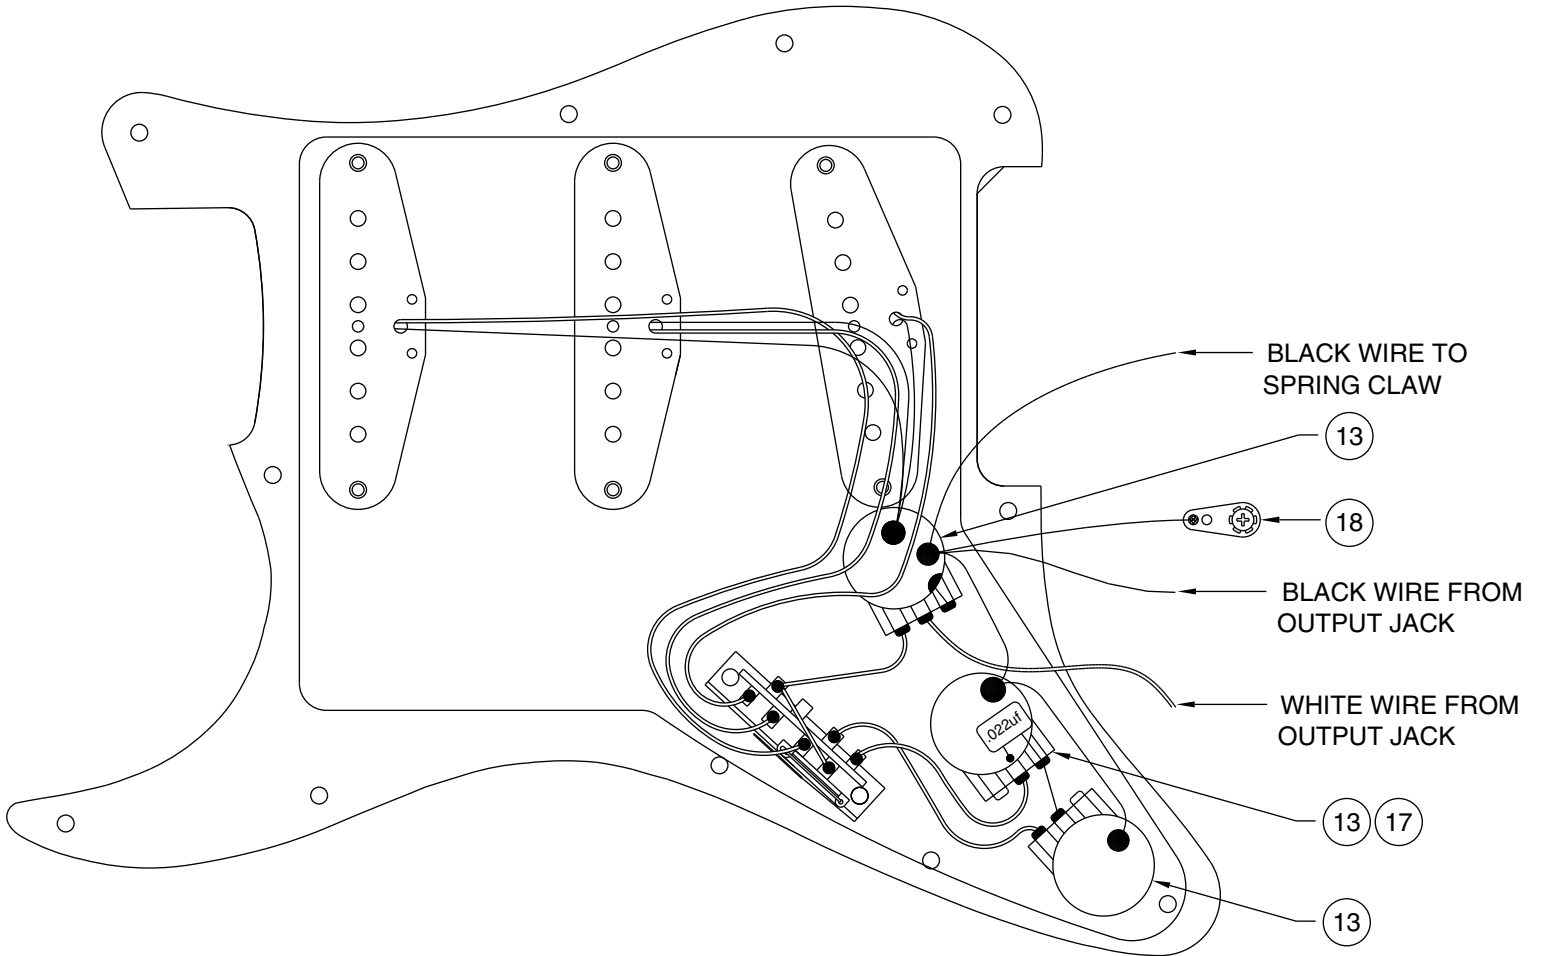

ROADHOUSE STRATOCASTER 0107300/7302

PICKGUARD ASSEMBLY

BRIDGE ASSEMBLY