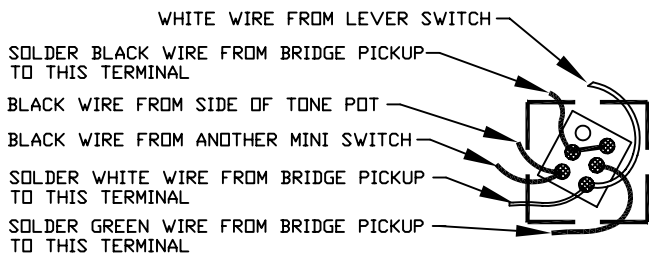

CONTROL ASSEMBLY

DETAIL "A" - WIRING

DETAIL "B"

DETAIL "C"

PUSH-PULL SWITCH POT

DETAIL "D" - BRIDGE ASSY