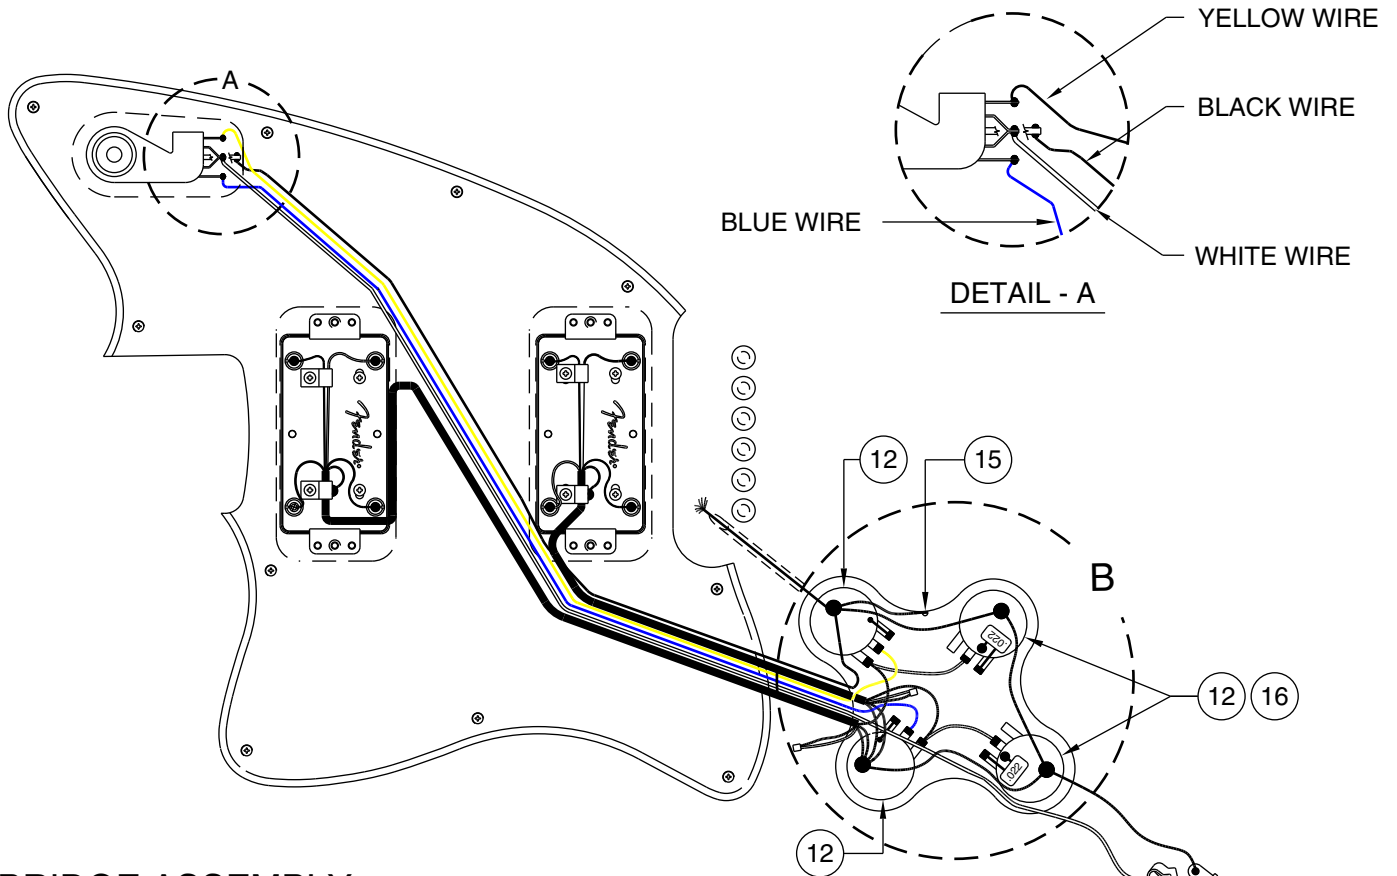

TORONADO 0130700 PICKGUARD ASSEMBLY

BRIDGE ASSEMBLY

WHITE WIRE FROM SWITCH TO OUTPUT JACK

- BLACK WIRE FROM SWITCH
- YELLOW WIRE FROM SWITCH
- BLUE WIRE FROM SWITCH
- GREEN & BARE WIRE FROM CABLE OF NECK PICKUP
- RED & BARE WIRE FROM CABLE OF BRIDGE PICKUP
- GREEN WIRE FROM CABLE OF BRIDGE PICKUP