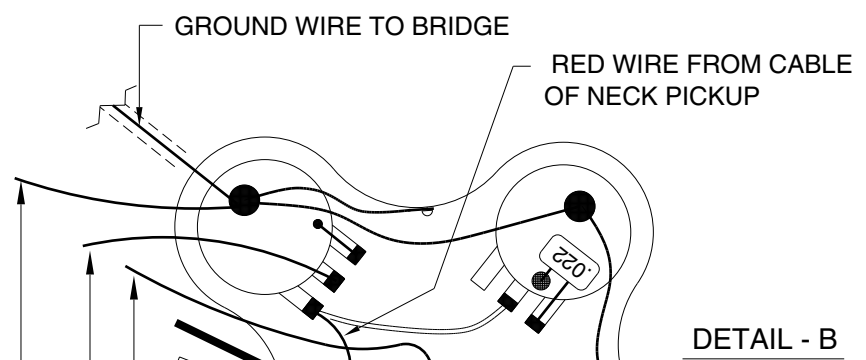

TORONADO 0130700 PICKGUARD ASSEMBLY

BRIDGE ASSEMBLY

WHITE WIRE FROM SWITCH TO OUTPUT JACK

- BLACK WIRE FROM SWITCH
- YELLOW WIRE FROM SWITCH
- BLUE WIRE FROM SWITCH
- GREEN & BARE WIRE FROM CABLE OF NECK PICKUP
- RED & BARE WIRE FROM CABLE OF BRIDGE PICKUP
- GREEN WIRE FROM CABLE OF BRIDGE PICKUP