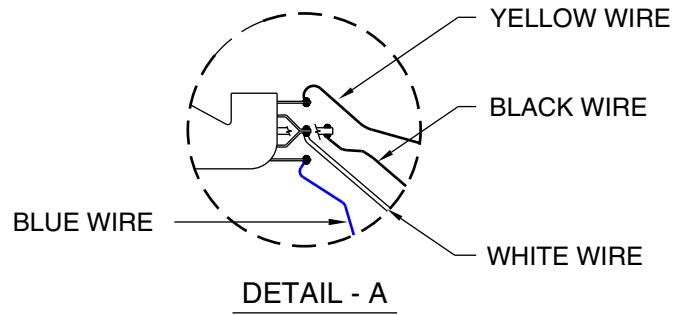

TORONADO 0130700 PICKGUARD ASSEMBLY

BRIDGE ASSEMBLY

WHITE WIRE FROM SWITCH TO OUTPUT JACK

- BLACK WIRE FROM SWITCH
- YELLOW WIRE FROM SWITCH
- BLUE WIRE FROM SWITCH
- GREEN & BARE WIRE FROM CABLE OF NECK PICKUP
- RED & BARE WIRE FROM CABLE OF BRIDGE PICKUP
- GREEN WIRE FROM CABLE OF BRIDGE PICKUP