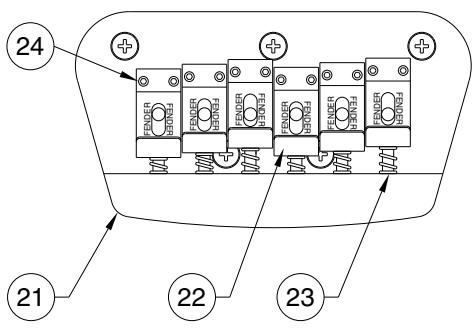

TORONADO 0130700 PICKGUARD ASSEMBLY

BRIDGE ASSEMBLY

WHITE WIRE FROM SWITCH TO OUTPUT JACK

- BLACK WIRE FROM SWITCH
- YELLOW WIRE FROM SWITCH
- BLUE WIRE FROM SWITCH
- GREEN & BARE WIRE FROM CABLE OF NECK PICKUP
- RED & BARE WIRE FROM CABLE OF BRIDGE PICKUP
- GREEN WIRE FROM CABLE OF BRIDGE PICKUP